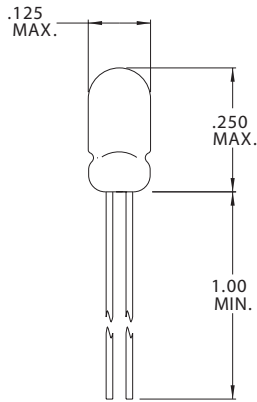

### T-1 Wire Terminal (standard)

Part Number	Design Voltage	Amps	MSCP	Life Hours	Filament Type
CM8798	1.25	.012	.004	1,000	C-6
CM8910	1.35	.220	.020	25,000	C-2R
CM7201	1.50	.015	.010	5,000	C-2R
CM7202	1.50	.066	.015	100,000	C-2R
CM7203	1.50	.075	.030	16,000	C-2R
CM7018	2.50	.320	.210	10,000	C-2R
CM8601	2.50	.015	.001	10,000	C-2R
CM8711	2.50	.320	.210	5,000	C-2R
CM8732	2.50	.100	.100	10,000	C-2R
CM2128	3.0	.013	.001	10,000	C-2R
CM7205	3.0	.015	.020	5,000	C-2R
CM7206	3.0	.024	.020	10,000	C-2F
CM7207	3.0	.060	.030	100,000	C-2R
CM7208	3.0	.120	.150	16,000	C-2R
CM8846	3.0	.008	.001	16,000	C-2R
CM680	5.0	.060	.030	60,000	C-2R
CM683	5.0	.060	.050	25,000	C-2R
CM713	5.0	.075	.090	25,000	C-2R
CM715	5.0	.115	.150	40,000	C-2R
CM3022	5.0	.021	.030	10,000	C-2R
CM3211	5.0	.115	.200	5,000	C-2R
CM6022	5.0	.021	.030	10,000	C-2R
CM6150	5.0	.060	.150	5,000	C-2R
CM6212	5.0	.080	.150	15,000	C-2R
CM6801	5.0	.060	.030	100,000	C-2R
CM6830	5.0	.060	.050	25,000	C-2R
CM6831	5.0	.060	.050	25,000	C-2R
CM7007	5.0	.064	.080	40,000	C-2R
CM7008	5.0	.064	.080	40,000	C-2R
CM7019	5.0	.015	.010	10,000	C-2V
CM7131	5.0	.075	.090	25,000	C-2R
CM7151	5.0	.115	.150	40,000	C-2R
CM7209	5.0	.015	.020	10,000	C-2F
CM7210	5.0	.030	.030	16,000	C-2F
CM7211	5.0	.080	.150	15,000	C-2R
CM7212	5.0	.115	.200	5,000	C-2R
CM7213	5.0	.115	.200	5,000	C-2R